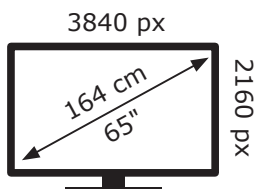

ENERGY

65 GUA 7100 Barcelona
UPB000

GRUNDIG

100 kWh/1000h

ABCDEF**G**

130 kWh/1000h

2019/2013